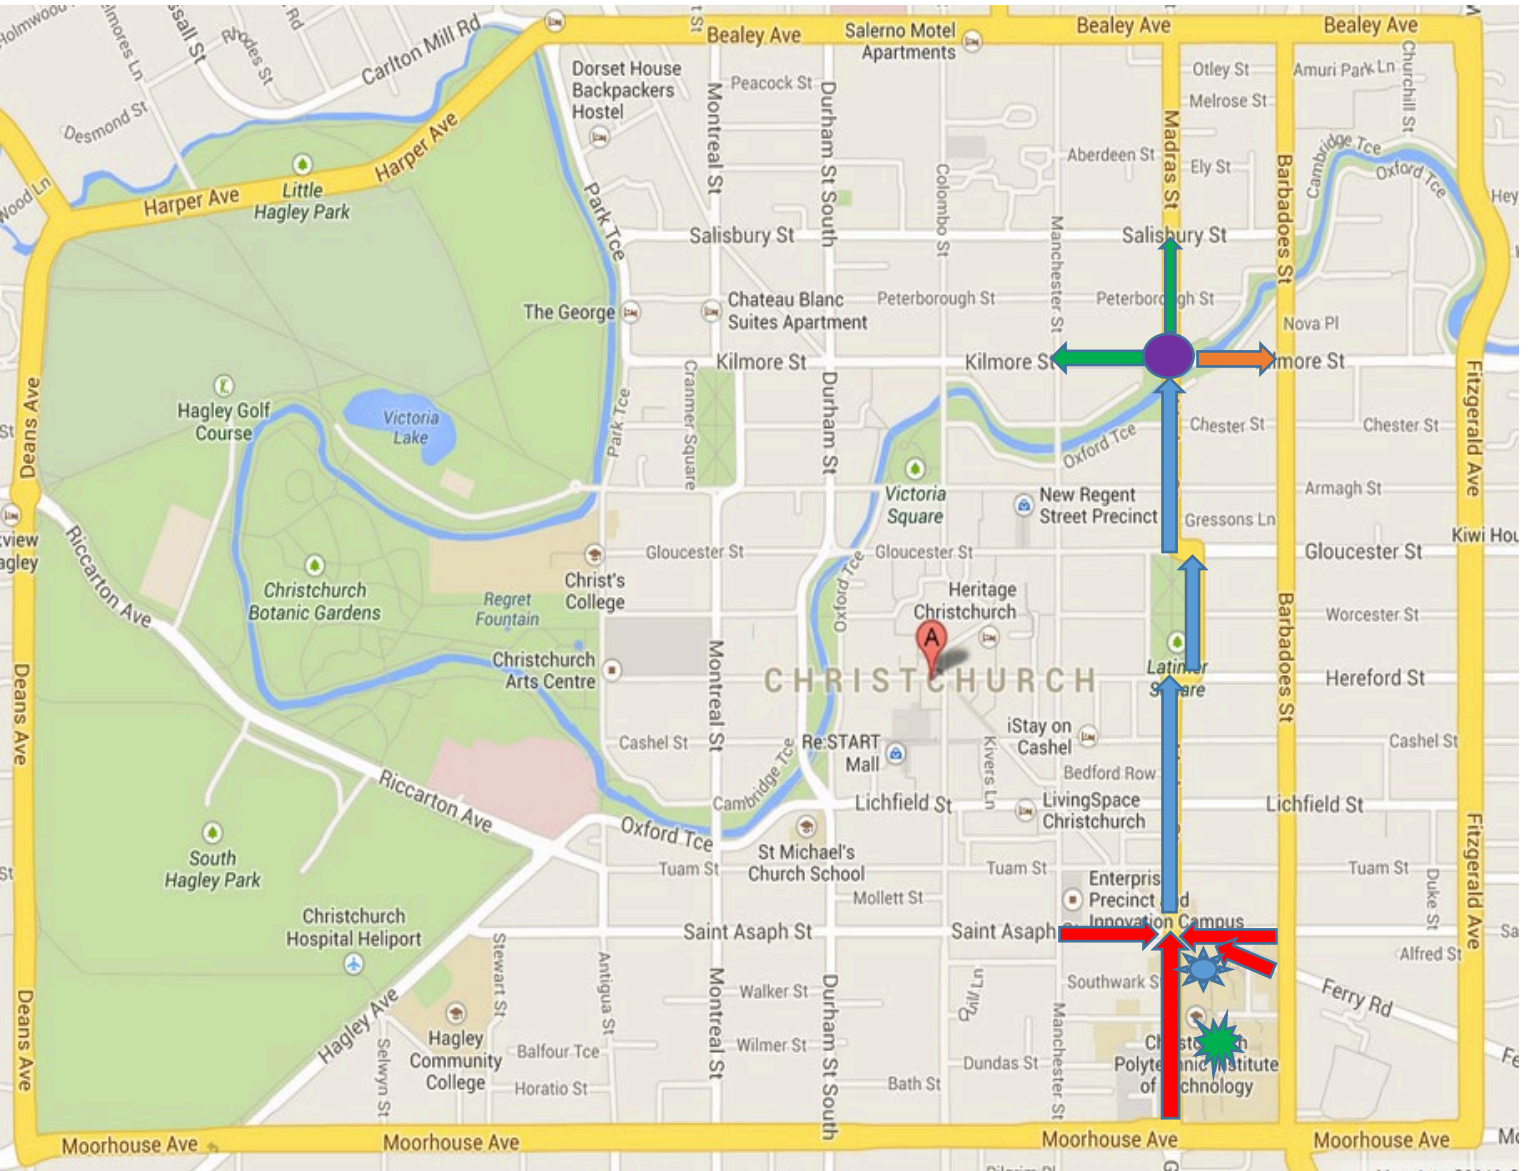

**NEW ROUTE FOR THIS YEAR'S MULTI MEDIA COMMUNICATIONS SANTA PARADE SUNDAY  
DECEMBER 2 at 2pm.**

**ASSEMBLY POINTS:** 

ST ASAPH STREET BETWEEN MANCHESTER & MADRAS FACING EAST TOWARDS MADRAS  
(NORTH SIDE ONLY)

ST ASAPH STREET BETWEEN BARBADOES & MADRAS FACING WEST (BOTH SIDES)

MADRAS STREET BETWEEN MOORHOUSE AVE., & ST ASAPH STREET (BOTH SIDES)

FERRY ROAD BETWEEN BARBADOES & ST ASAPH (BOTH SIDES - CONTINGENCY STREET IF  
NEEDED)

**PARADE ROUTE:** 

**DISPERSAL:**  **TRUST FLOATS** ONLY TURN RIGHT INTO KILMORE  
STREET AND DISBAND BETWEEN MADRAS & BARBADOES STREETS (BOTH SIDES)

**DISPERSAL:**  **ALL OTHER ENTRIES** TURN LEFT INTO KILMORE  
STREET AND DISBAND BETWEEN MANCHESTER & MADRAS (BOTH SIDES)